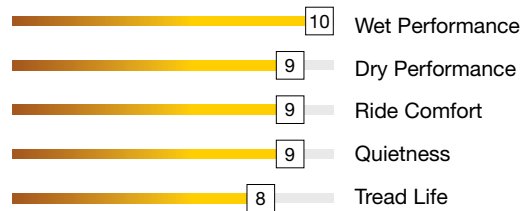

ULTRAMAX HP A/S

Size	LI/SR	L.R.	T.D.	UTQG
32nds				
225/55R16	99W	XL	10	480 AA A
205/45R17	84W SL	XL	10	480 AA A
215/45R17	91W	XL	10	480 AA A
225/45R17	94W	XL	10	480 AA A
235/45R17	97W	XL	10	480 AA A
235/55R17	99W	SL	10	480 AA A
245/40R17	95W	XL	10	480 AA A
245/45R17	99W	XL	10	480 AA A
215/35R18	84W	XL	10	480 AA A
225/40R18	92W	XL	10	480 AA A
225/45R18	95W	XL	10	480 AA A
235/40R18	95W	XL	10	480 AA A
235/45R18	98V	XL	10	480 AA A
235/50R18	101W	XL	10	480 AA A
245/40R18	97W	XL	10	480 AA A
245/45R18	100W	XL	10	480 AA A
235/40R19	96V	XL	10	480 AA A
245/40R19	98W	XL	10	480 AA A
245/45R19	98W	XL	10	480 AA A
245/35R20	95W	XL	10	480 AA A
245/45R20	103W	XL	10	480 AA A
255/35R20	97W	XL	10	480 AA A
275/40R20	106W	XL	10	480 AA A

50,000 Mile Limited Treadwear Warranty
V AND W SPEED RATED , UTQG 480 AA A

The Ultramax HP AS is an ultra-high performance all-season tire engineered for high-speed performance, cornering, and braking. The aggressive tread pattern features 4 high angle grooves to channel water away from the tread face, maximizing traction on wet surfaces. Tapered tread edges provided improved stability, even tread wear, and a quiet comfortable ride. The Ultramax HP AS delivers the perfect balance between ultra-high performance and everyday comfort to give you confidence in all weather conditions.

TIRE FEATURES

- Solid center rib for improved high-speed stability, and reduced road noise.
- Silica compound for superior wet traction and reduced rolling resistance.
- High angle tread grooves enhance water evacuation and improve wet handling and hydroplane resistance.
- Taper tread edges promote even uniform contact pressure for increased stability, even wear and a quiet ride.
- 4 wide circumferential grooves enhance water drainage to maximize grip on wet surfaces.