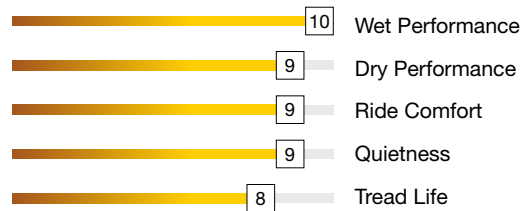

ULTRAMAX HP A/S

Size	LI/SR	L.R.	T.D.	UTQG
32nds				
225/55R16	99W	xL	10	480 AA A
205/45R17	84W SL	xL	10	480 AA A
215/45R17	91W	xL	10	480 AA A
225/45R17	94W	xL	10	480 AA A
235/45R17	97W	xL	10	480 AA A
235/55R17	99W	SL	10	480 AA A
245/40R17	95W	xL	10	480 AA A
245/45R17	99W	xL	10	480 AA A
215/35R18	84W	xL	10	480 AA A
225/40R18	92W	xL	10	480 AA A
225/45R18	95W	xL	10	480 AA A
235/40R18	95W	xL	10	480 AA A
235/50R18	101W	xL	10	480 AA A
245/40R18	97W	xL	10	480 AA A
245/45R18	100W	xL	10	480 AA A
245/40R19	98W	xL	10	480 AA A
245/45R19	98W	xL	10	480 AA A
245/35R20	95W	xL	10	480 AA A
245/45R20	103W	xL	10	480 AA A
255/35R20	97W	xL	10	480 AA A
275/40R20	106W	xL	10	480 AA A

50,000 Mile Limited Treadwear Warranty

W SPEED RATED , UTQG 480 AA A

The Ultramax HP AS is an ultra-high performance all-season tire engineered for high-speed performance, cornering, and braking. The aggressive tread pattern features 4 high angle grooves to channel water away from the tread face, maximizing traction on wet surfaces. Tapered tread edges provided improved stability, even tread wear, and a quiet comfortable ride. The BU64 delivers the perfect balance between ultra-high performance and everyday comfort to give you confidence in all weather conditions.

TIRE FEATURES

- Solid center rib for improved high-speed stability, and reduced road noise.
- Silica compound for superior wet traction and reduced rolling resistance.
- High angle tread grooves enhance water evacuation and improve wet handling and hydroplane resistance.
- Taper tread edges promote even uniform contact pressure for increased stability, even wear and a quiet ride.
- 4 wide circumferential grooves enhance water drainage to maximize grip on wet surfaces.